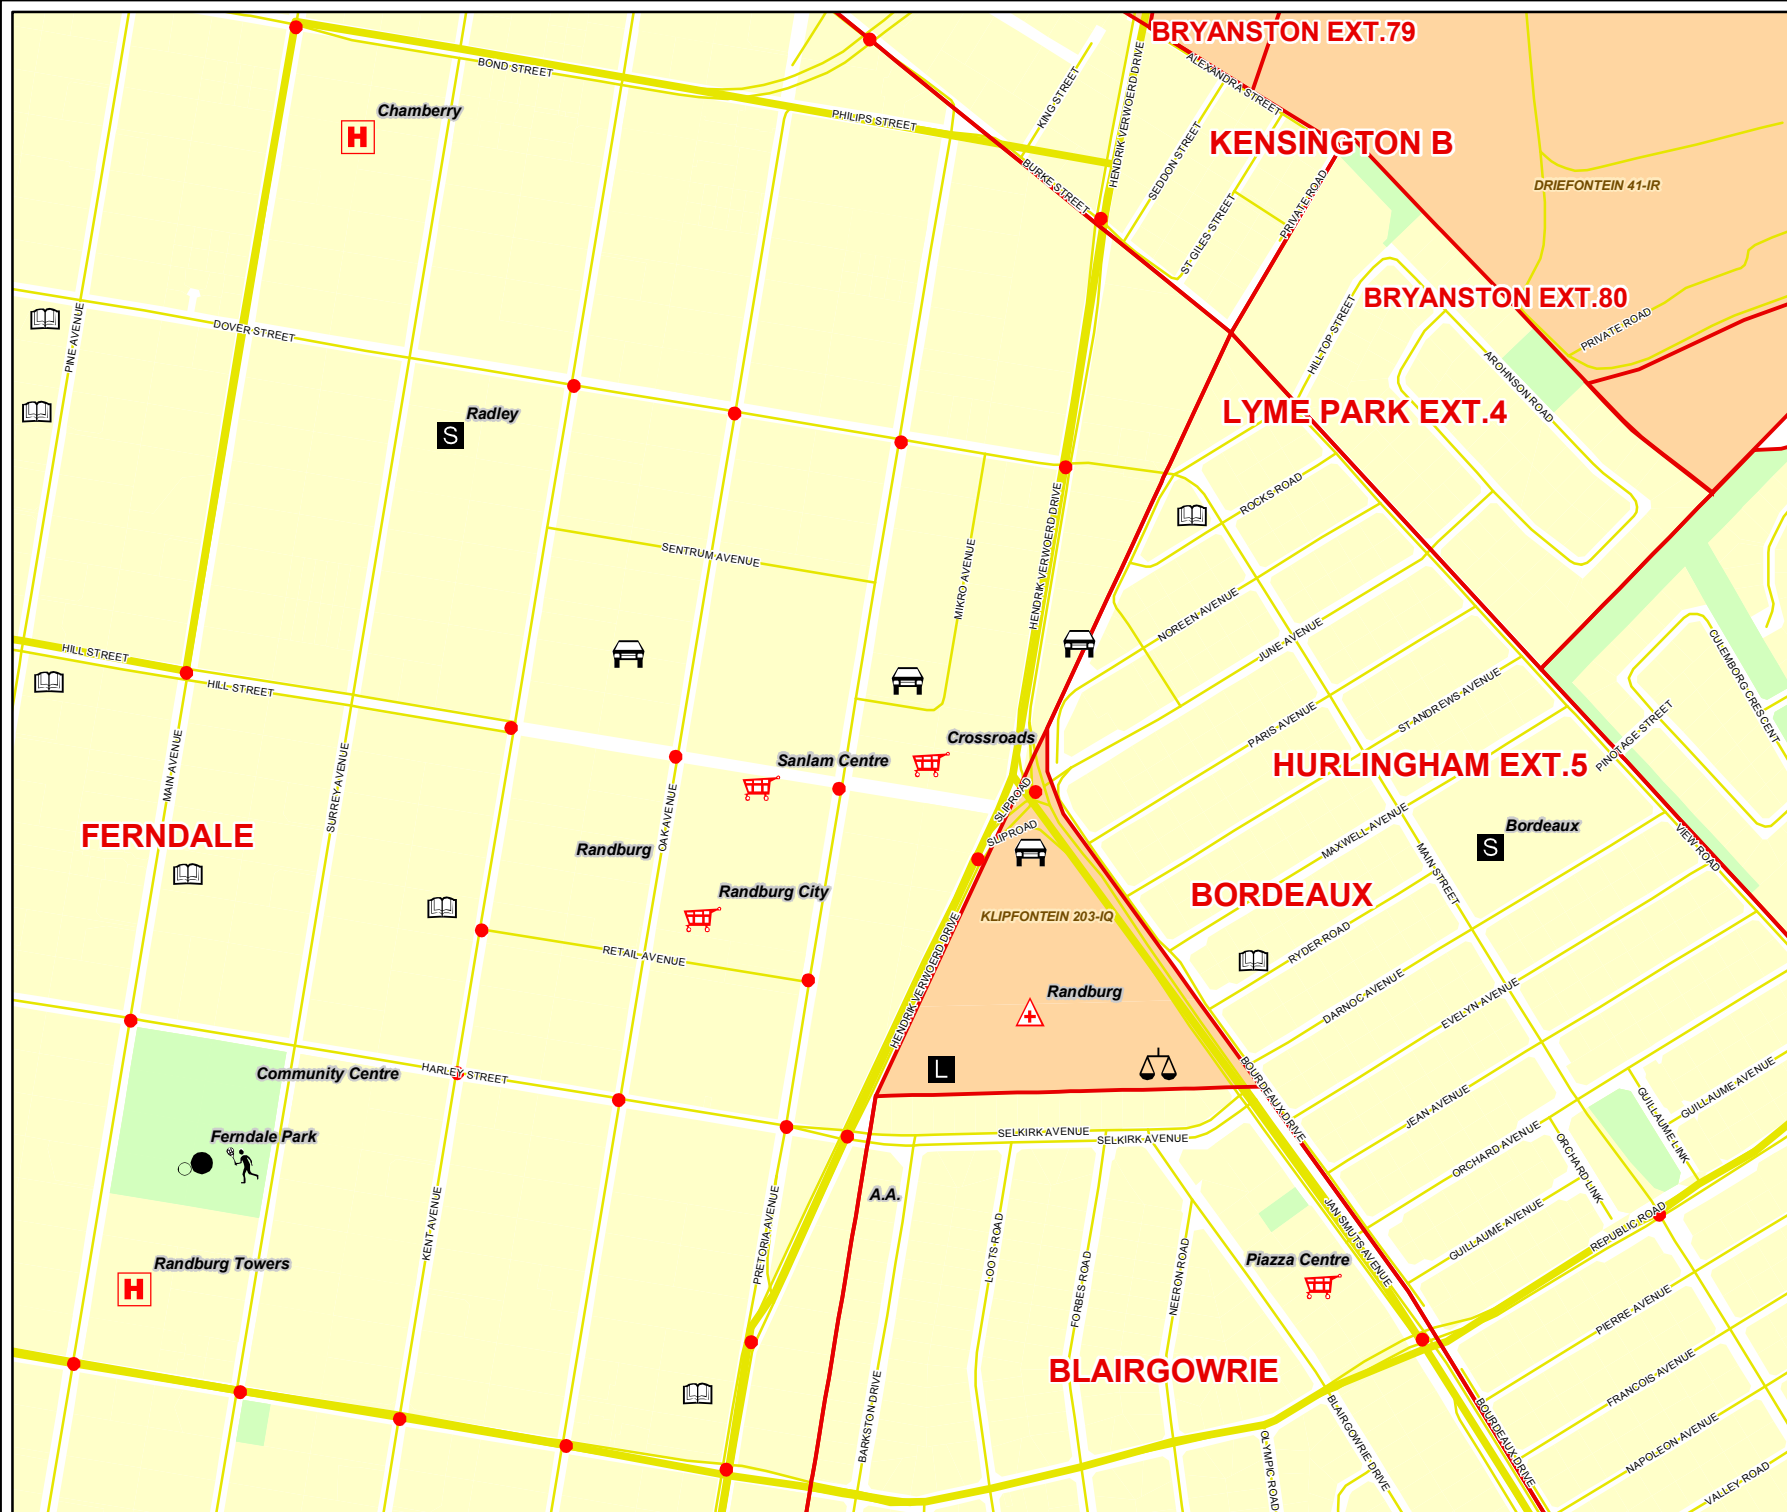

Map of Randburg CBD

LEGEND

- Property
- Farms
- Agricultural Holding
- Parks
- Bows
- Tennis
- Hotel
- Traffic Light
- Municipal Clinic
- Major Shopping Centre
- Township Boundaries
- Major Roads
- Road Centrelines
- Railway Line
- School
- Library
- Parking
- Law/Magistrates Court
- Place of Worship