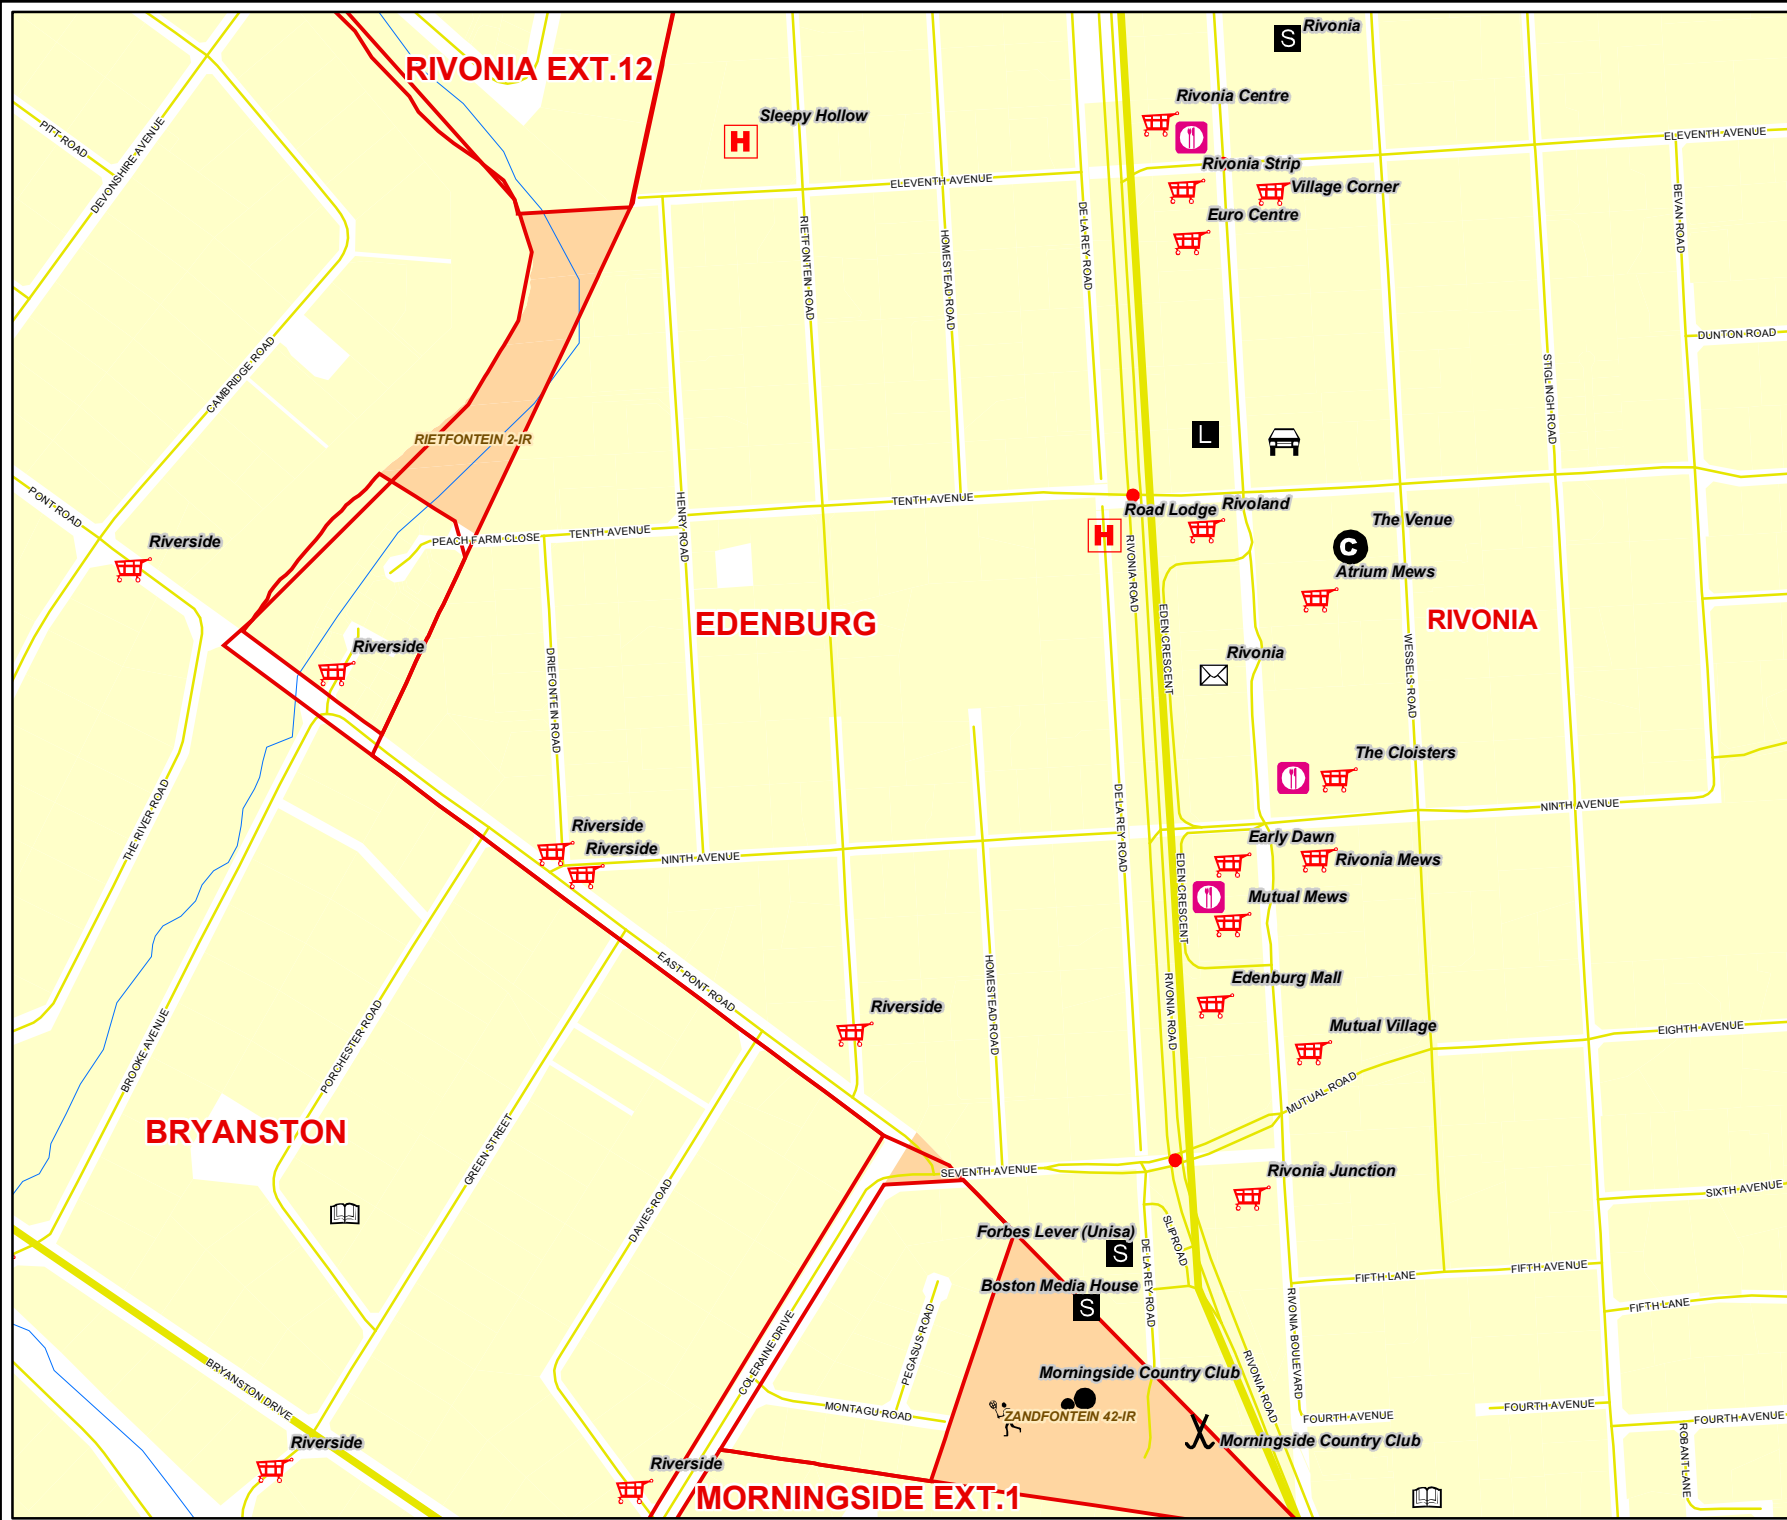

# Map of Rivonia Area

- LEGEND**
- Property
  - Farms
  - Agricultural Holding
  - Township Boundaries
  - Major Roads
  - Road Centrelines
  - Conference Centre
  - Hotel
  - Post Office
  - Major Shopping Centre
  - Parking
  - Place of Worship
  - Library
  - School
  - Restaurants
  - Traffic Light
  - Hockey
  - Tennis
  - Bowls

**Joburg**

Corporate GIS

Telephone: +27 11 407-6203/6200/6134/6130  
Email: Cgispjprojects@joburg.org.za

Workspace: //cgisproj/projects/various/tms\_RIVONIA.mxd  
Date: 28 April 2005  
Compiler: Annette Verskin  
Source: City of Johannesburg  
Projection: Transverse Mercator Lo.29  
Datum: Hartbeeshoek 1994

1:7,500

100 50 0 100 Meters