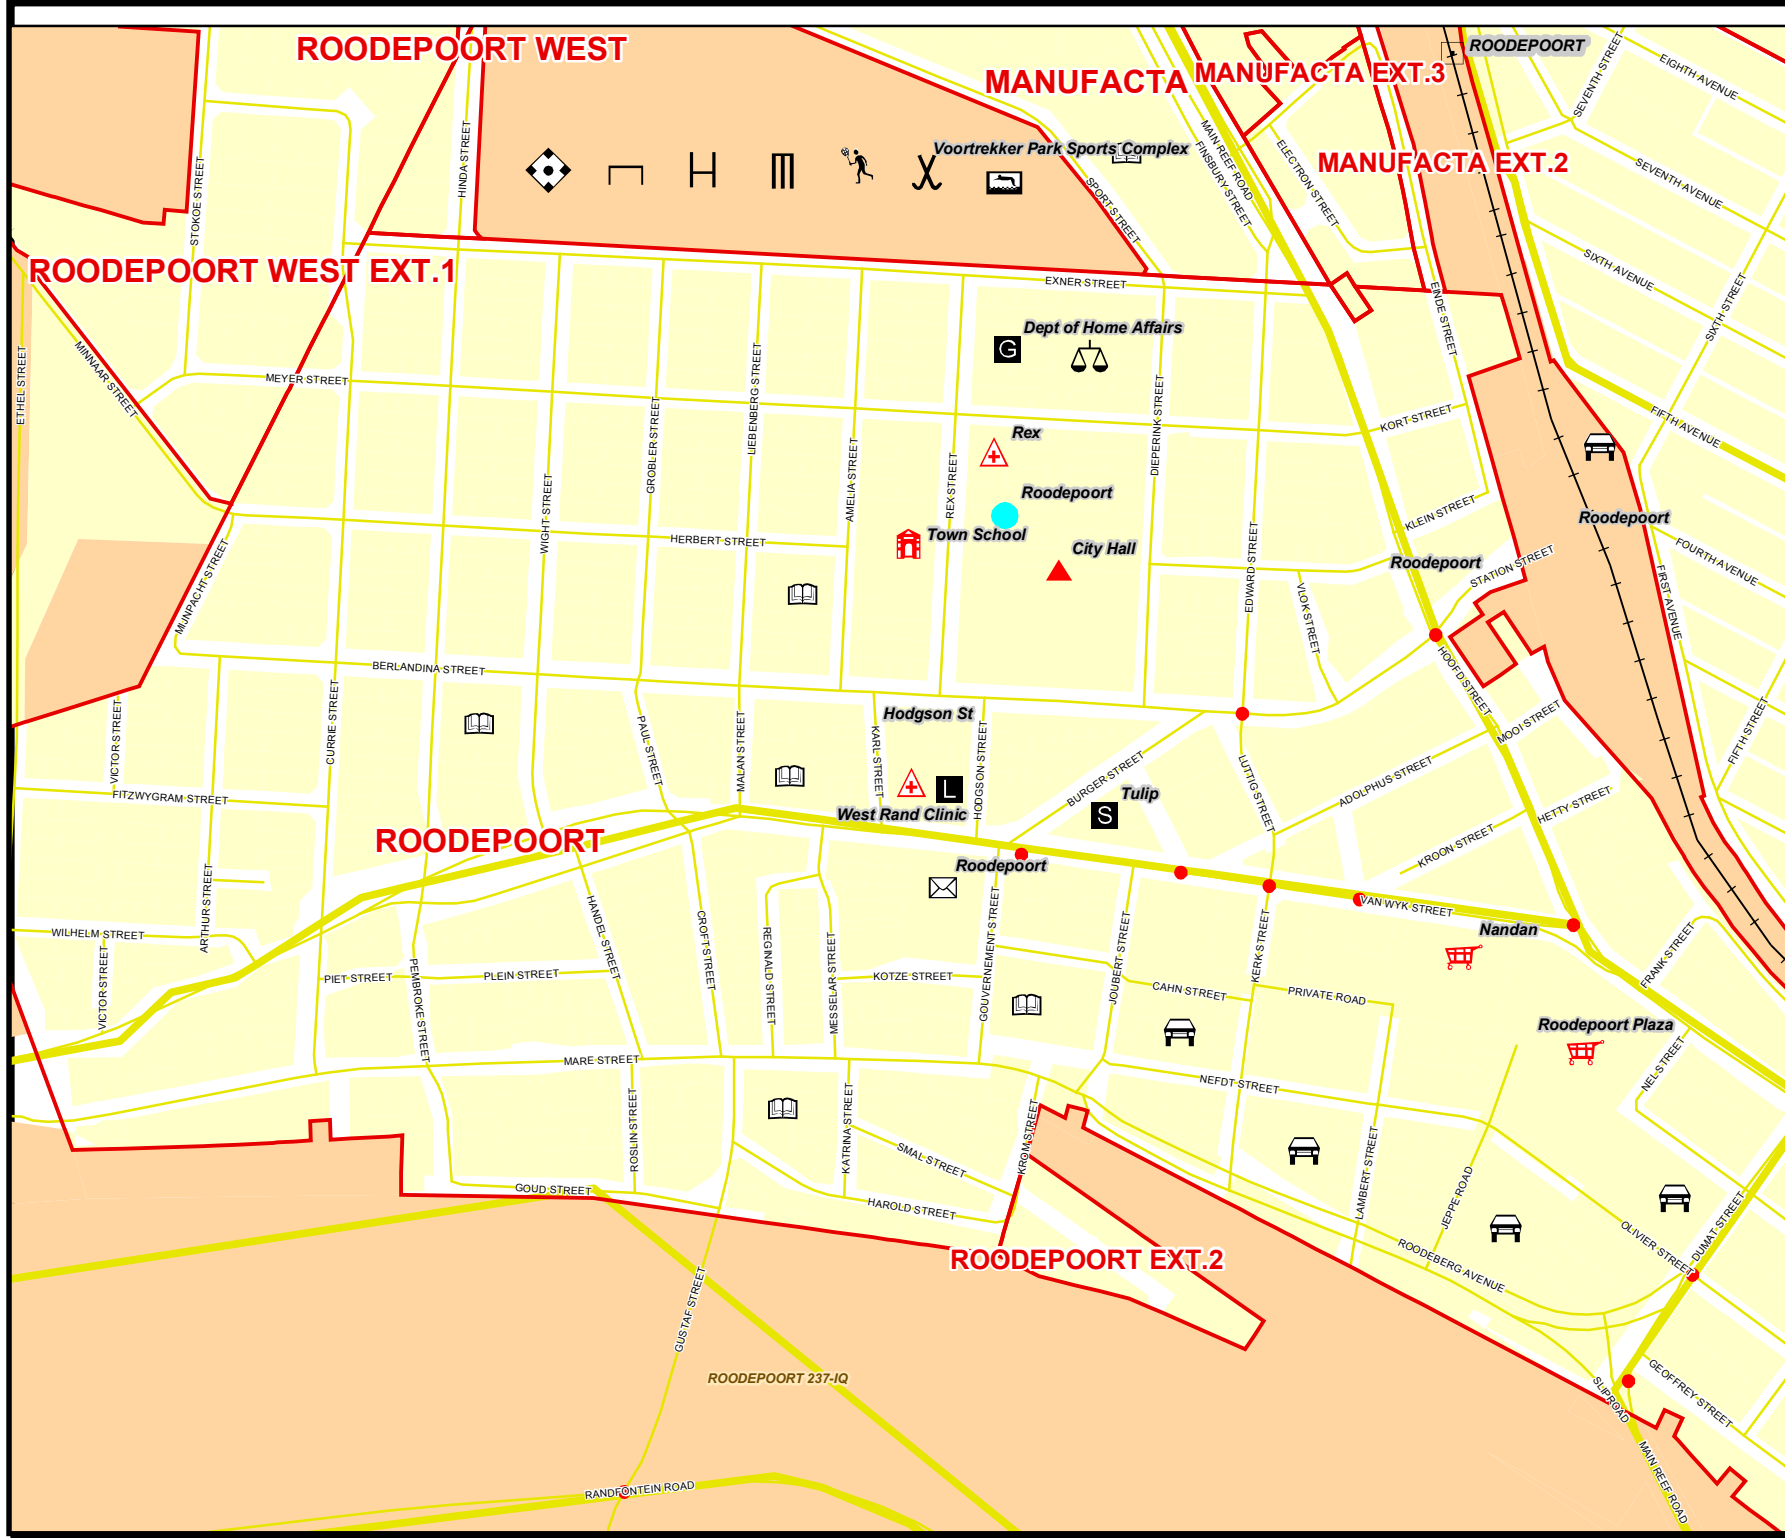

Map of Roodepoort CBD

LEGEND

Township Boundaries	Major Roads
Property	Road Centrelines
Farms	Railway Line
Agricultural Holding	Railway Station
Soccer	Major Shopping Centre
Rugby	Traffic Light
Cricket	School
Hockey	Law/Magistrates Court
Swimming	Library
Tennis	Government Office
Baseball	Post Office
Place of Interest	Parking
Municipal Clinic	Place of Worship
National Monument	Police Station
	Traffic Department

Joburg

Corporate GIS Telephone: +27 11 407-6203/6200/6134/6130
 Email: Cgjsprojects@Joburg.org.za

Workspace: /cgis/q/projects/various/IMS_RDPT_CBD.mxd
 Date: 11 April 2005
 Compiler: Annette Verskin
 Source: City of Johannesburg
 Projection: Transverse Mercator Lo.29
 Datum: Hartbeeshoek 1994