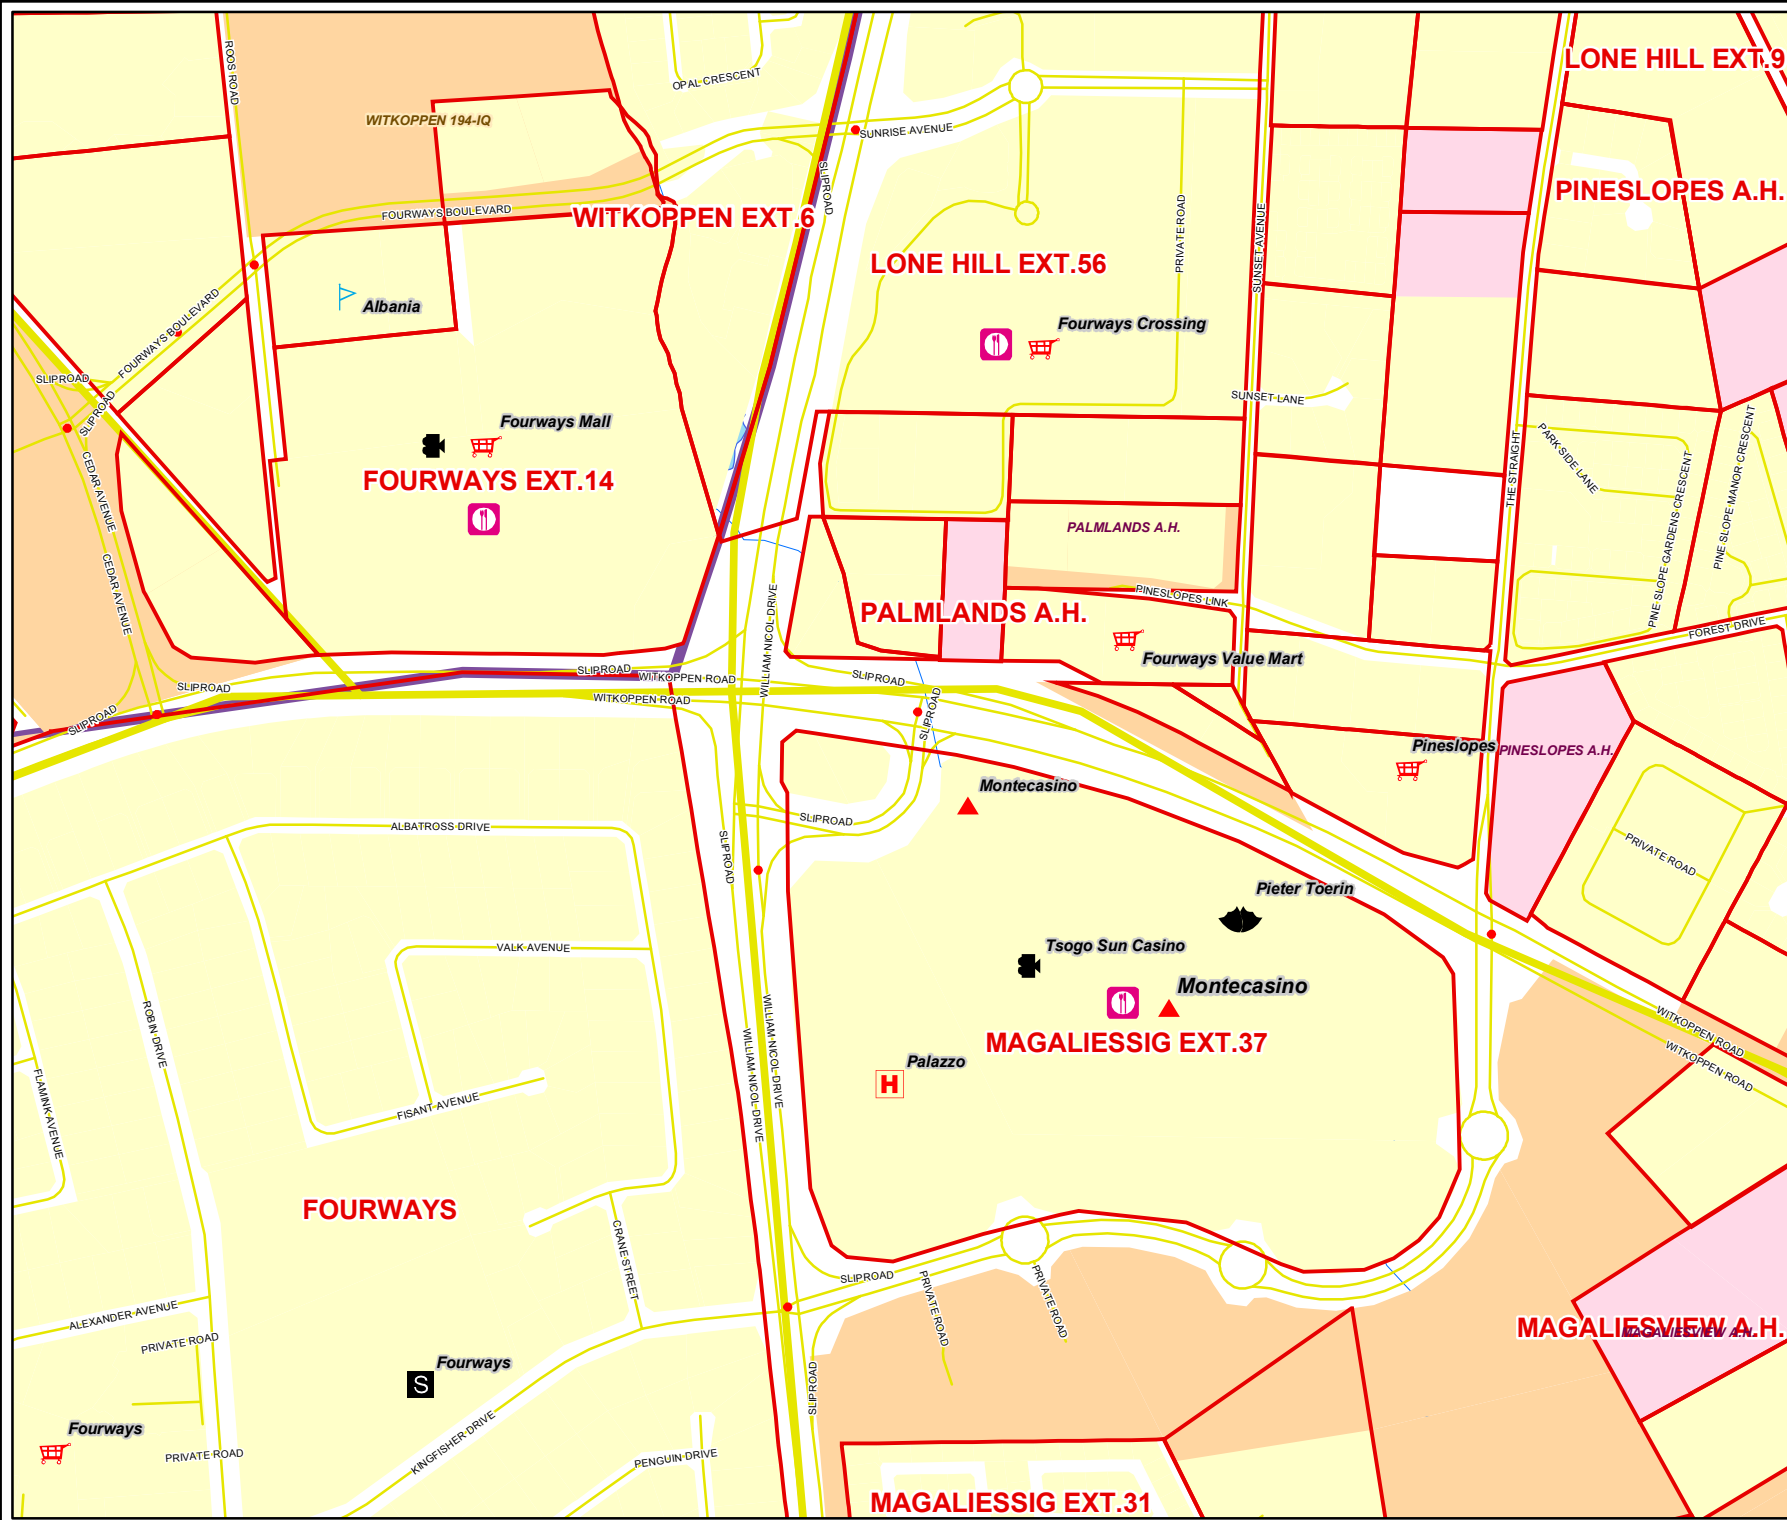

Map of Montecasino and Fourways Area

LEGEND

Property	Township Boundaries
Farms	Major Roads
Agricultural Holding	Road Centrelines
School	Consulate
Cinema	Place of Interest
Theatre	Hotel
Restaurants	Major Shopping Centre
	Traffic Light