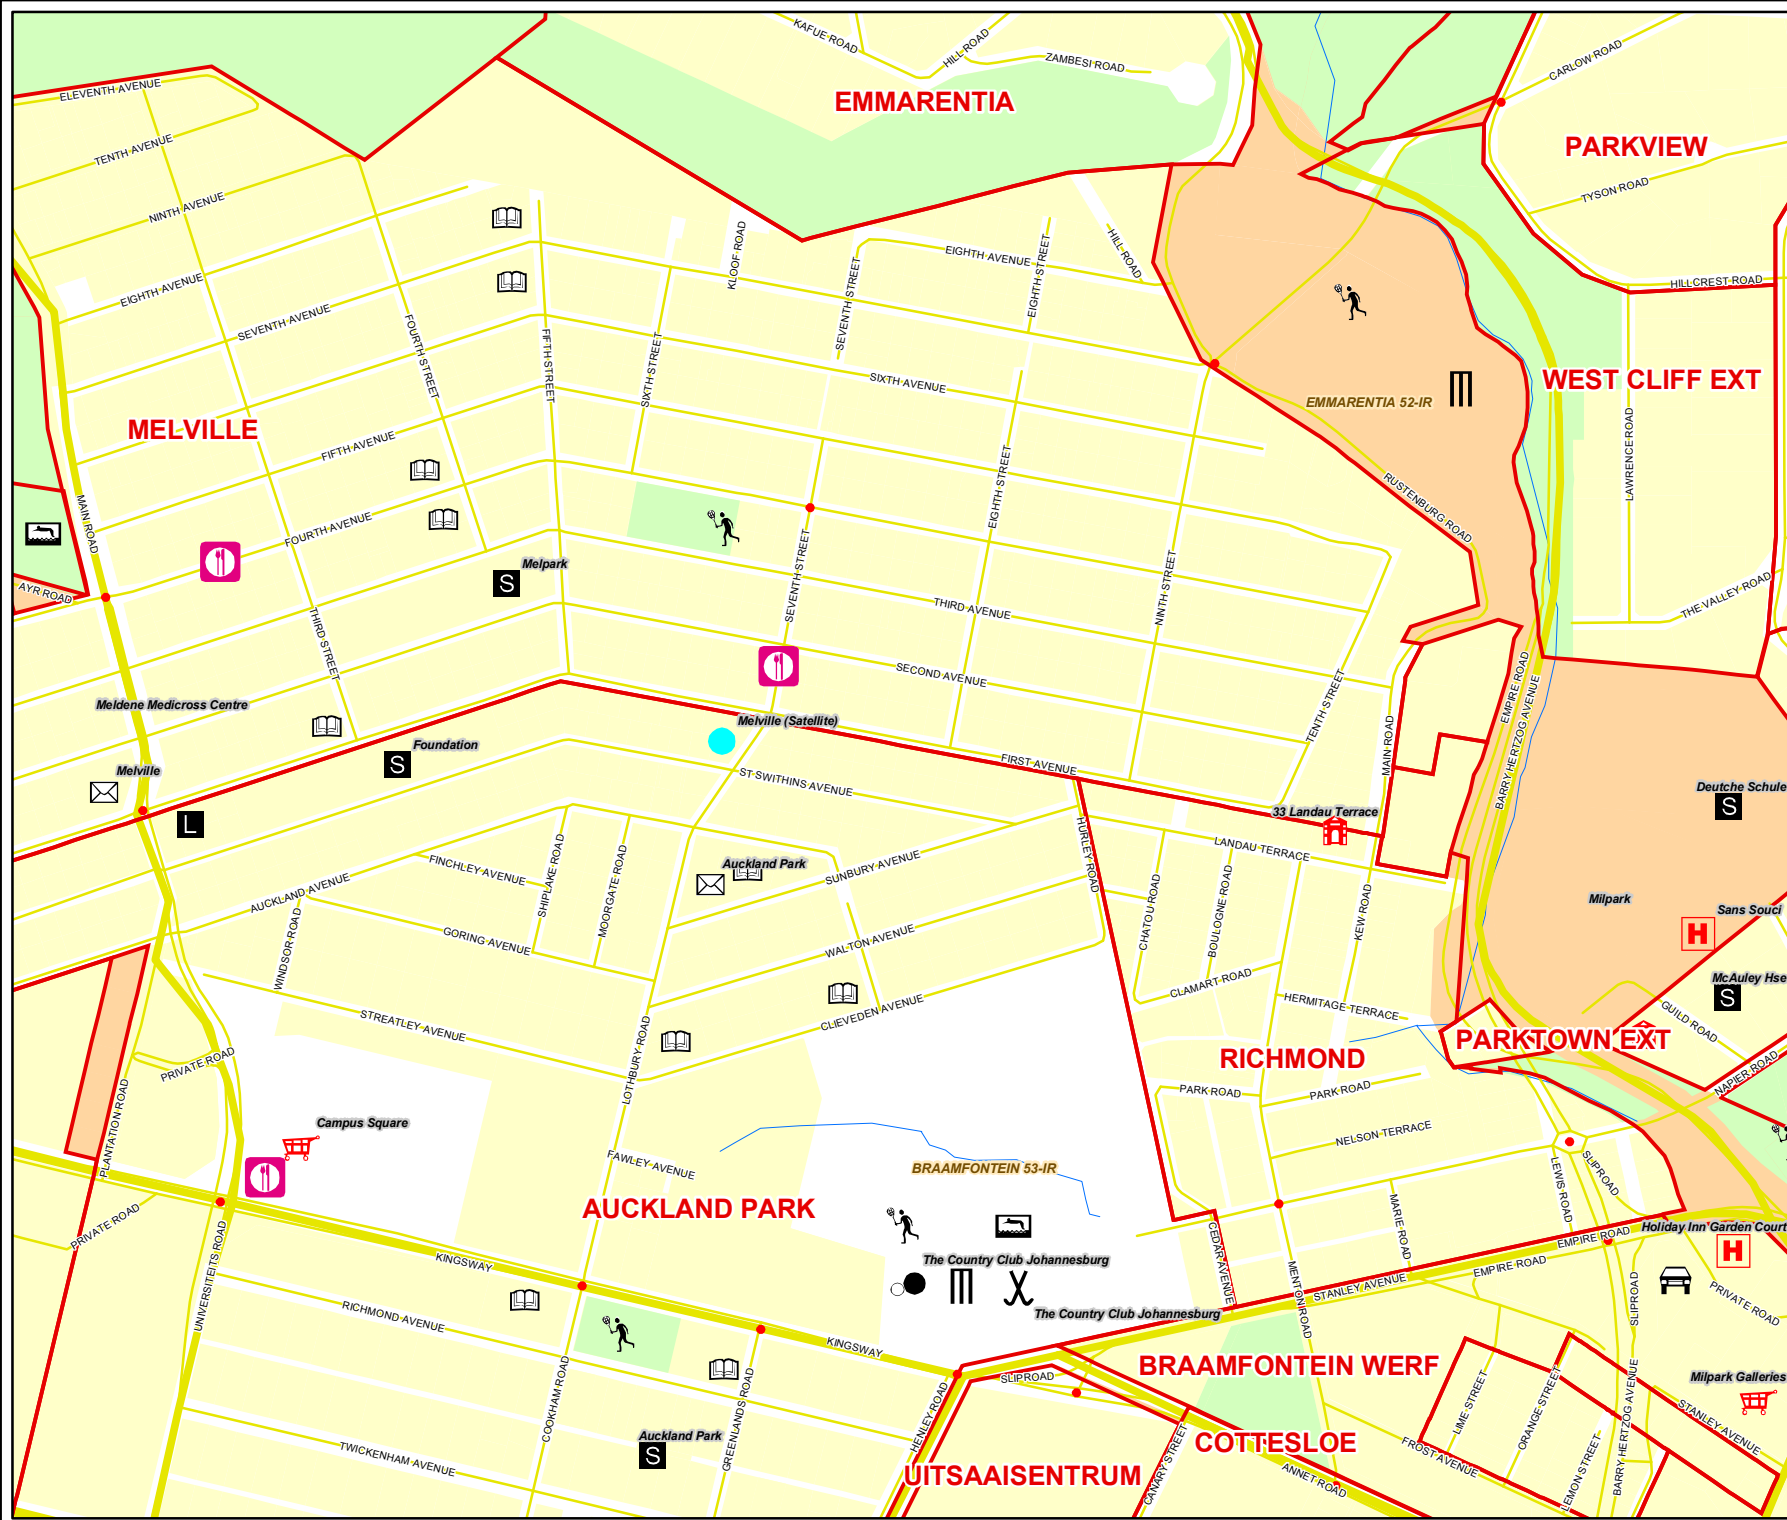

Map of Melville Area

LEGEND

Property	Major Roads
Farms	Road Centrelines
Agricultural Holding	Township Boundaries
Parks	Restaurants
Schools	Hotel
Cricket	Library
Hockey	Police Station
Swimming	Post Office
Tennis	Parking
National Monument	Major Shopping Centre
Traffic Light	Law/Magistrates Court
School	Place of Worship

Joburg

Corporate GIS Telephone: +27 11 407-6203/6200/6134/6130
Email: Cgjsprojects@joburg.org.za

Workspace: /cgis/projects/various/IMS_MELVILLE.mxd
Date: 15 April 2005
Compiler: Annette Verskin
Source: City of Johannesburg
Projection: Transverse Mercator Lo.29
Datum: Hartbeeshoek 1994