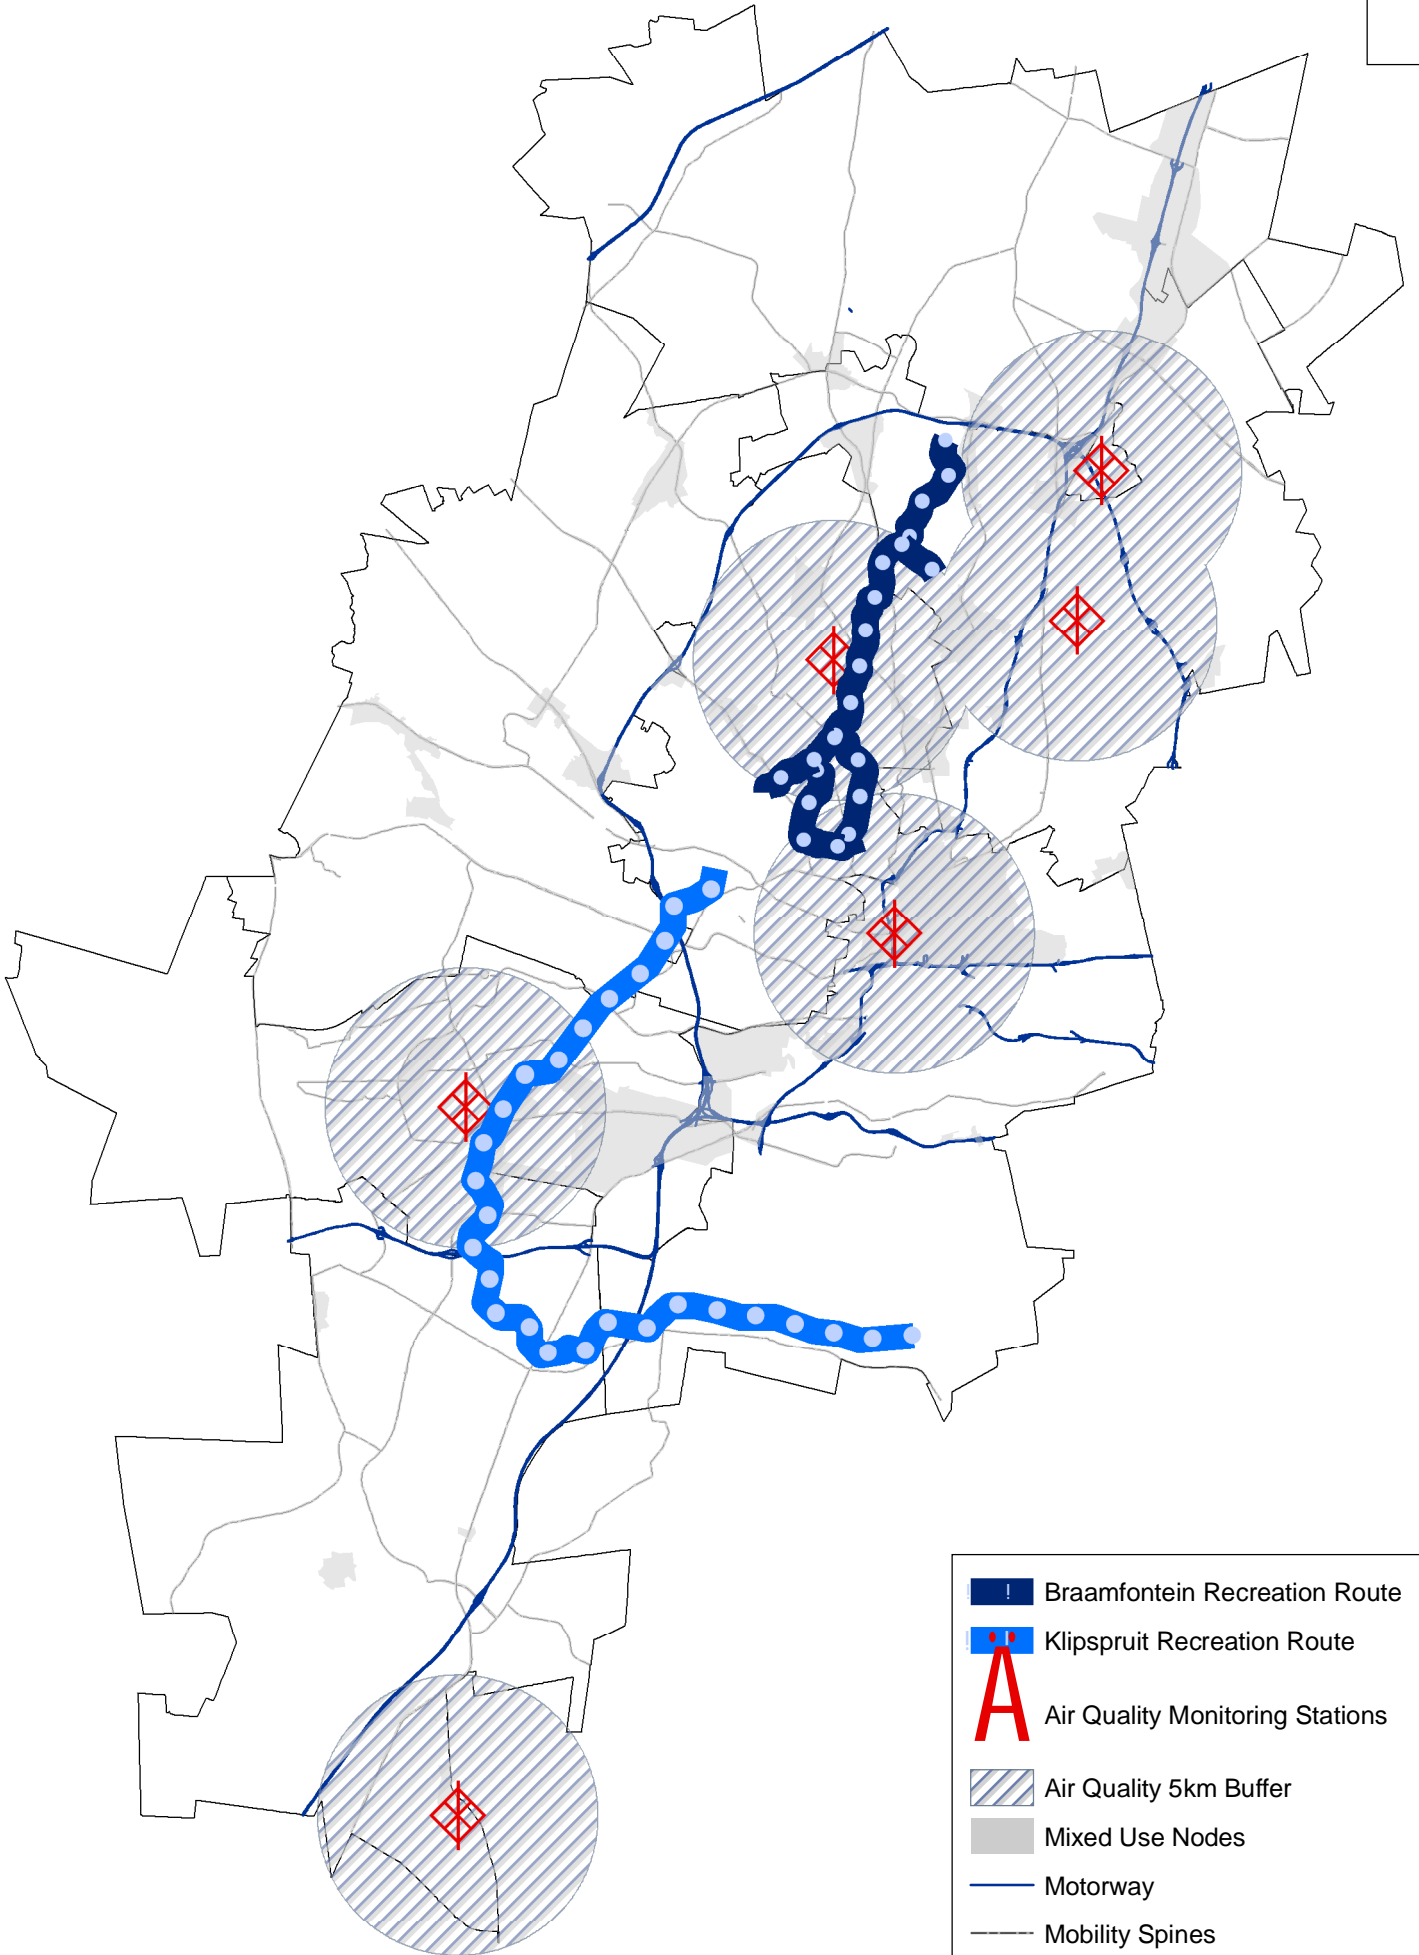

Recreation and Air Quality "Hotspots" Priority Areas

- Braamfontein Recreation Route
- Klipspruit Recreation Route
- Air Quality Monitoring Stations
- Air Quality 5km Buffer
- Mixed Use Nodes
- Motorway
- Mobility Spines
- CoJ Regions