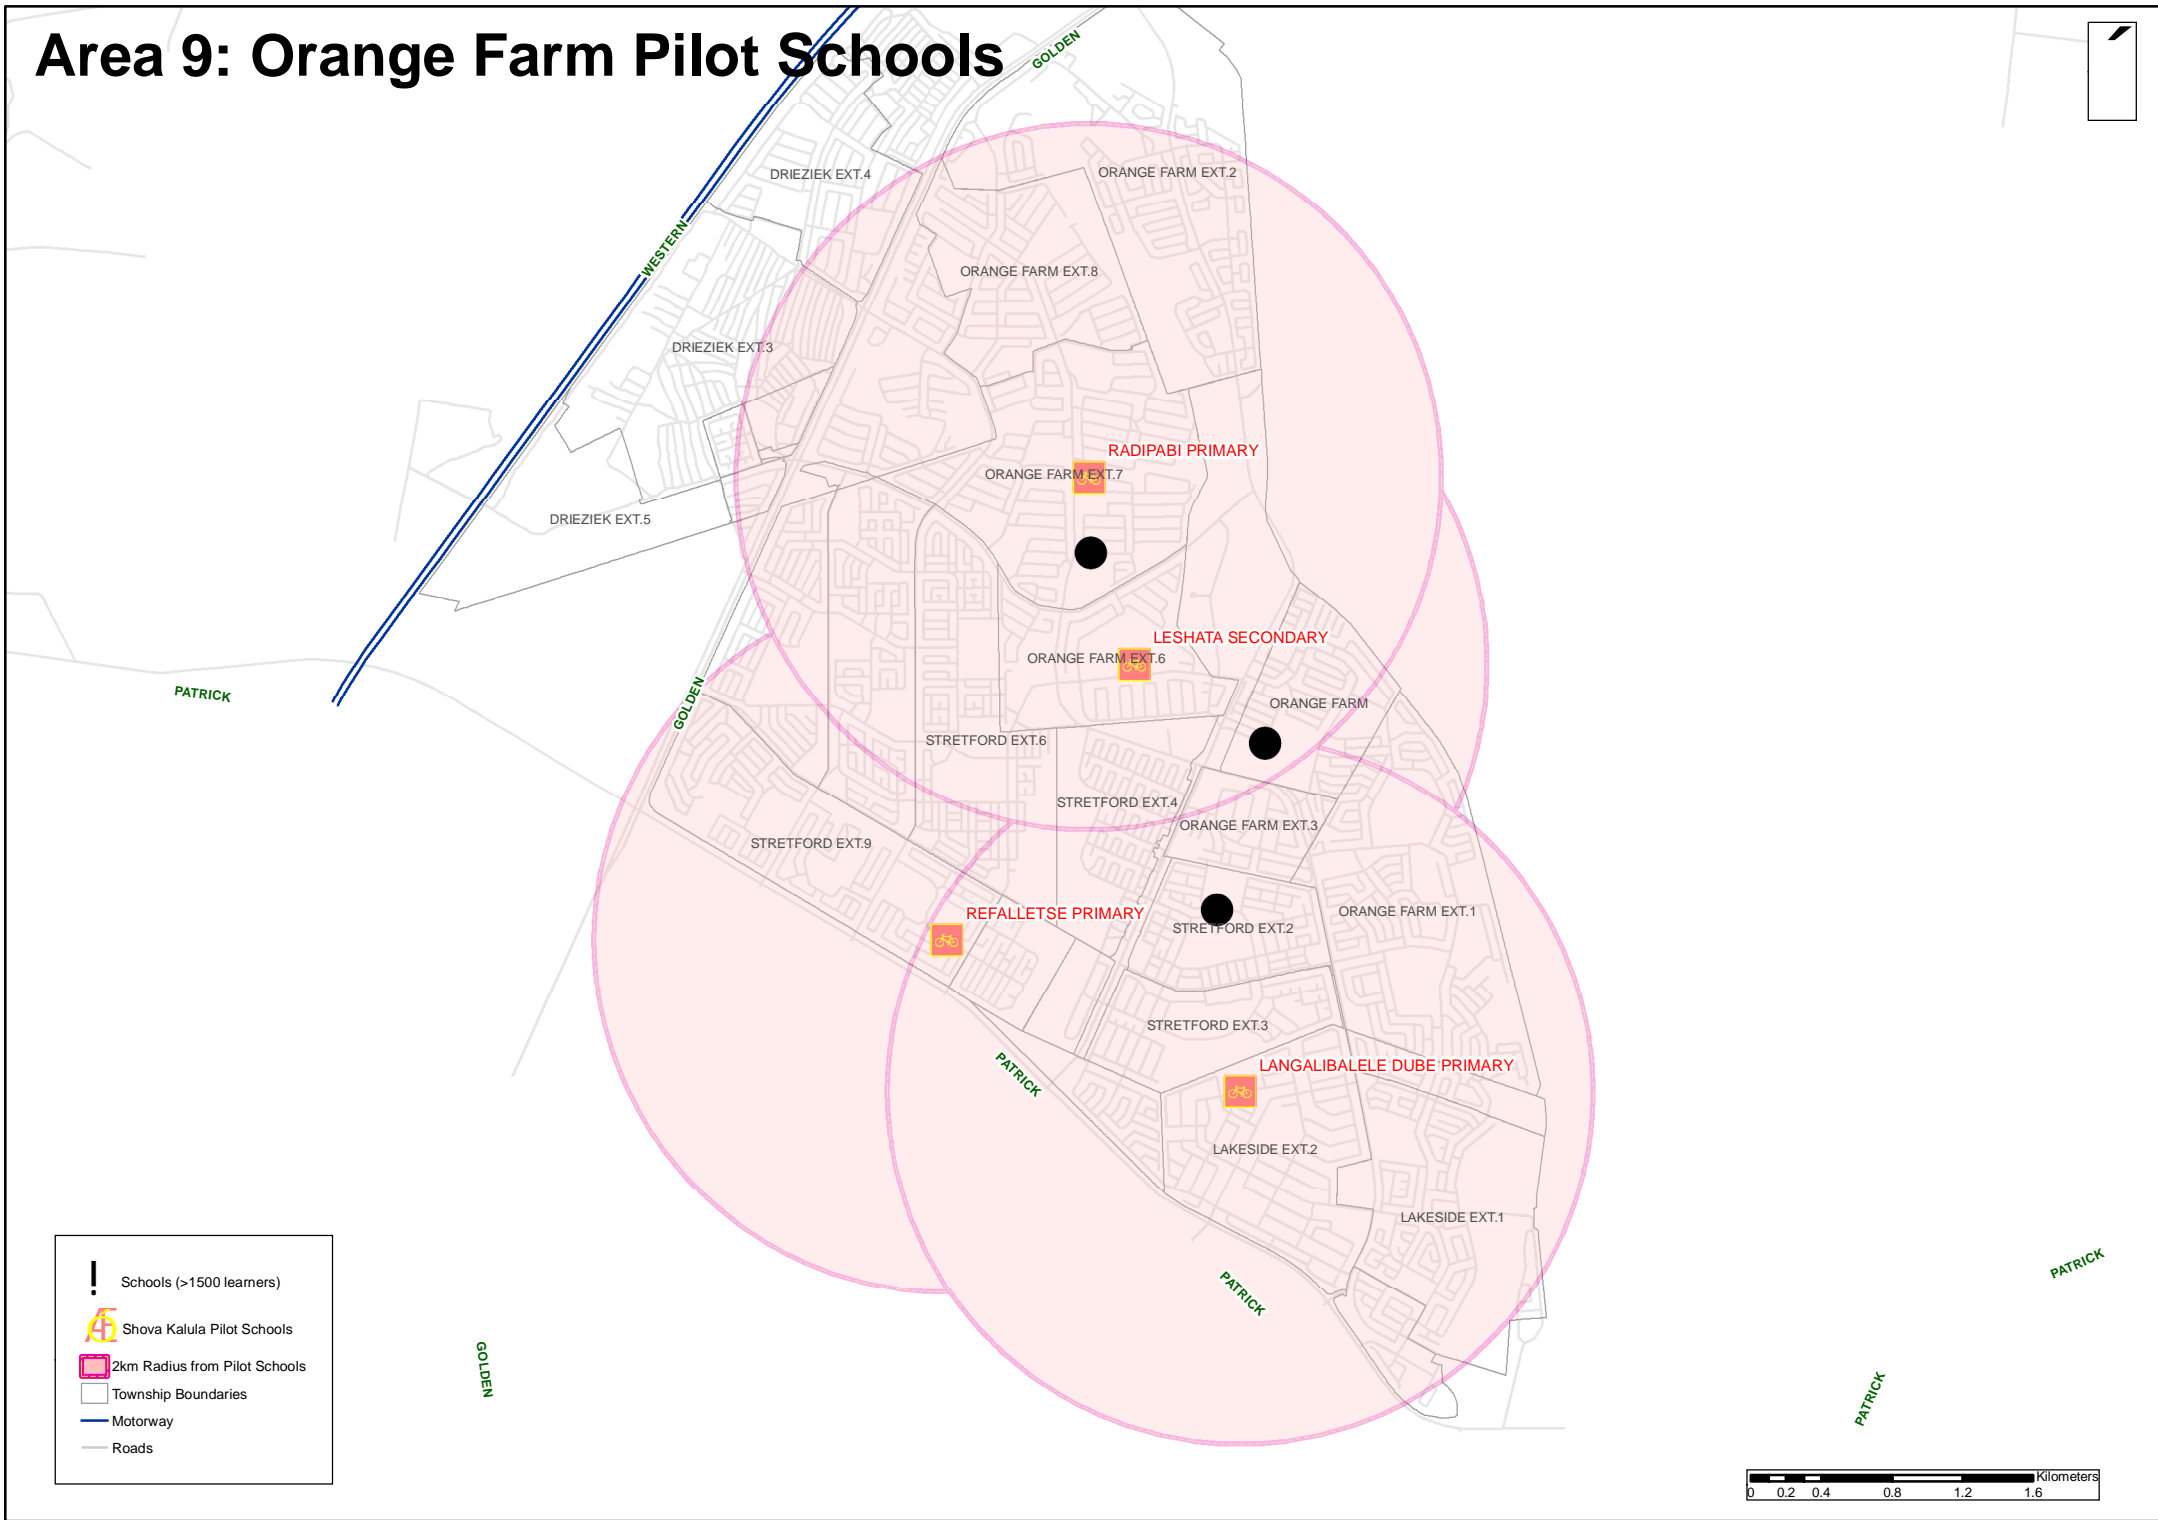

Area 9: Orange Farm Pilot Schools

- ! Schools (>1500 learners)
-  Shova Kalula Pilot Schools
-  2km Radius from Pilot Schools
-  Township Boundaries
-  Motorway
-  Roads

0 0.2 0.4 0.8 1.2 1.6 Kilometers