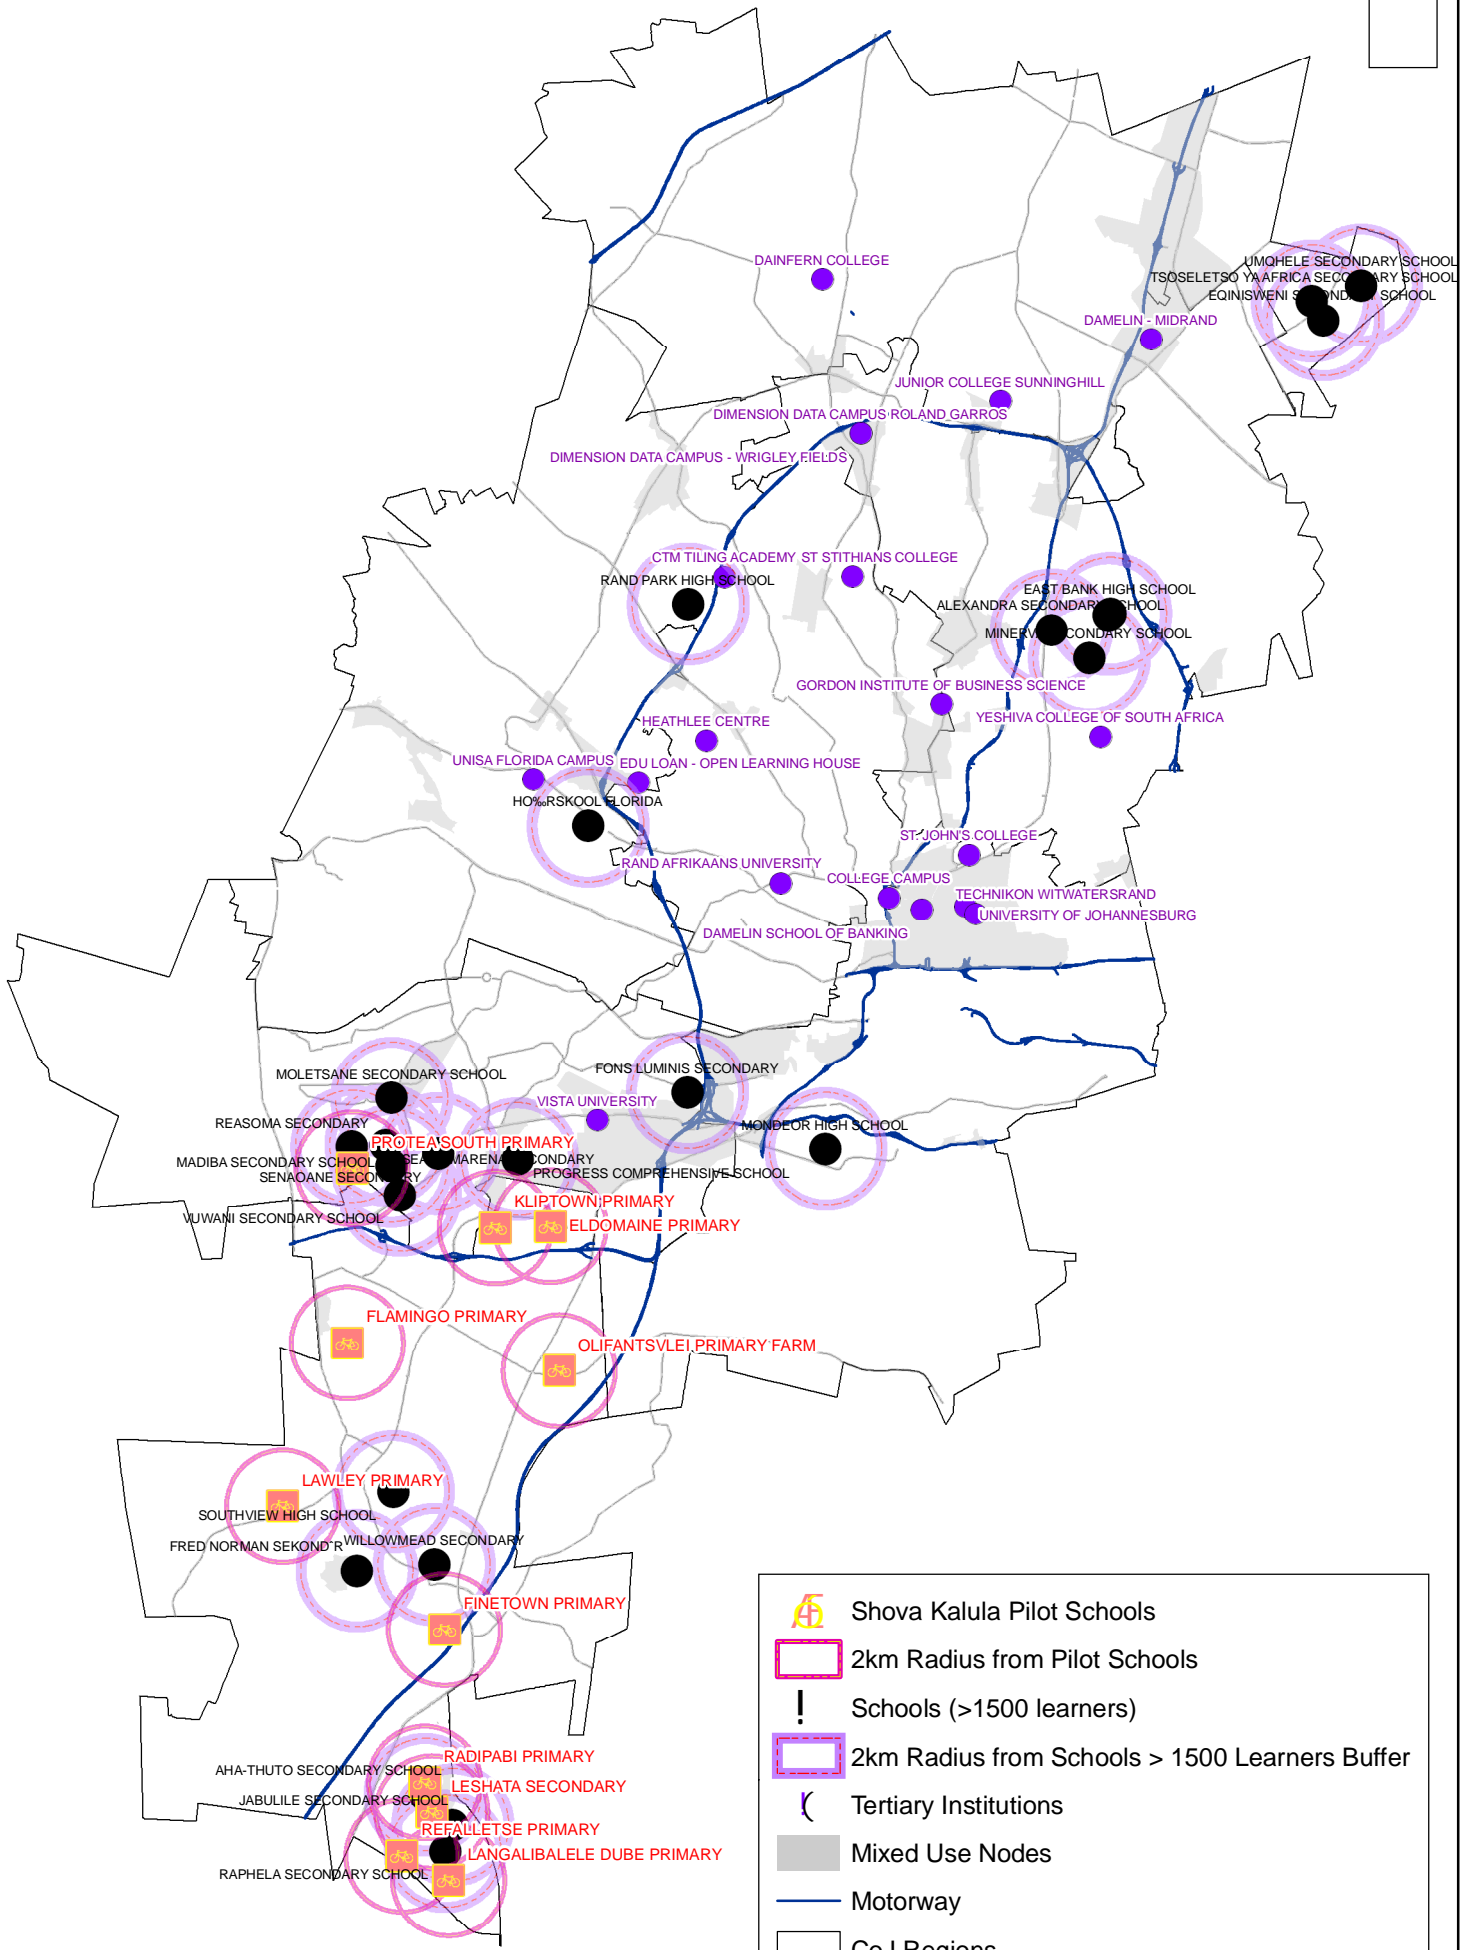

Education Priority Areas / Pilot Projects

-  Shova Kalula Pilot Schools
-  2km Radius from Pilot Schools
-  Schools (>1500 learners)
-  2km Radius from Schools > 1500 Learners Buffer
-  Tertiary Institutions
-  Mixed Use Nodes
-  Motorway
-  CoJ Regions