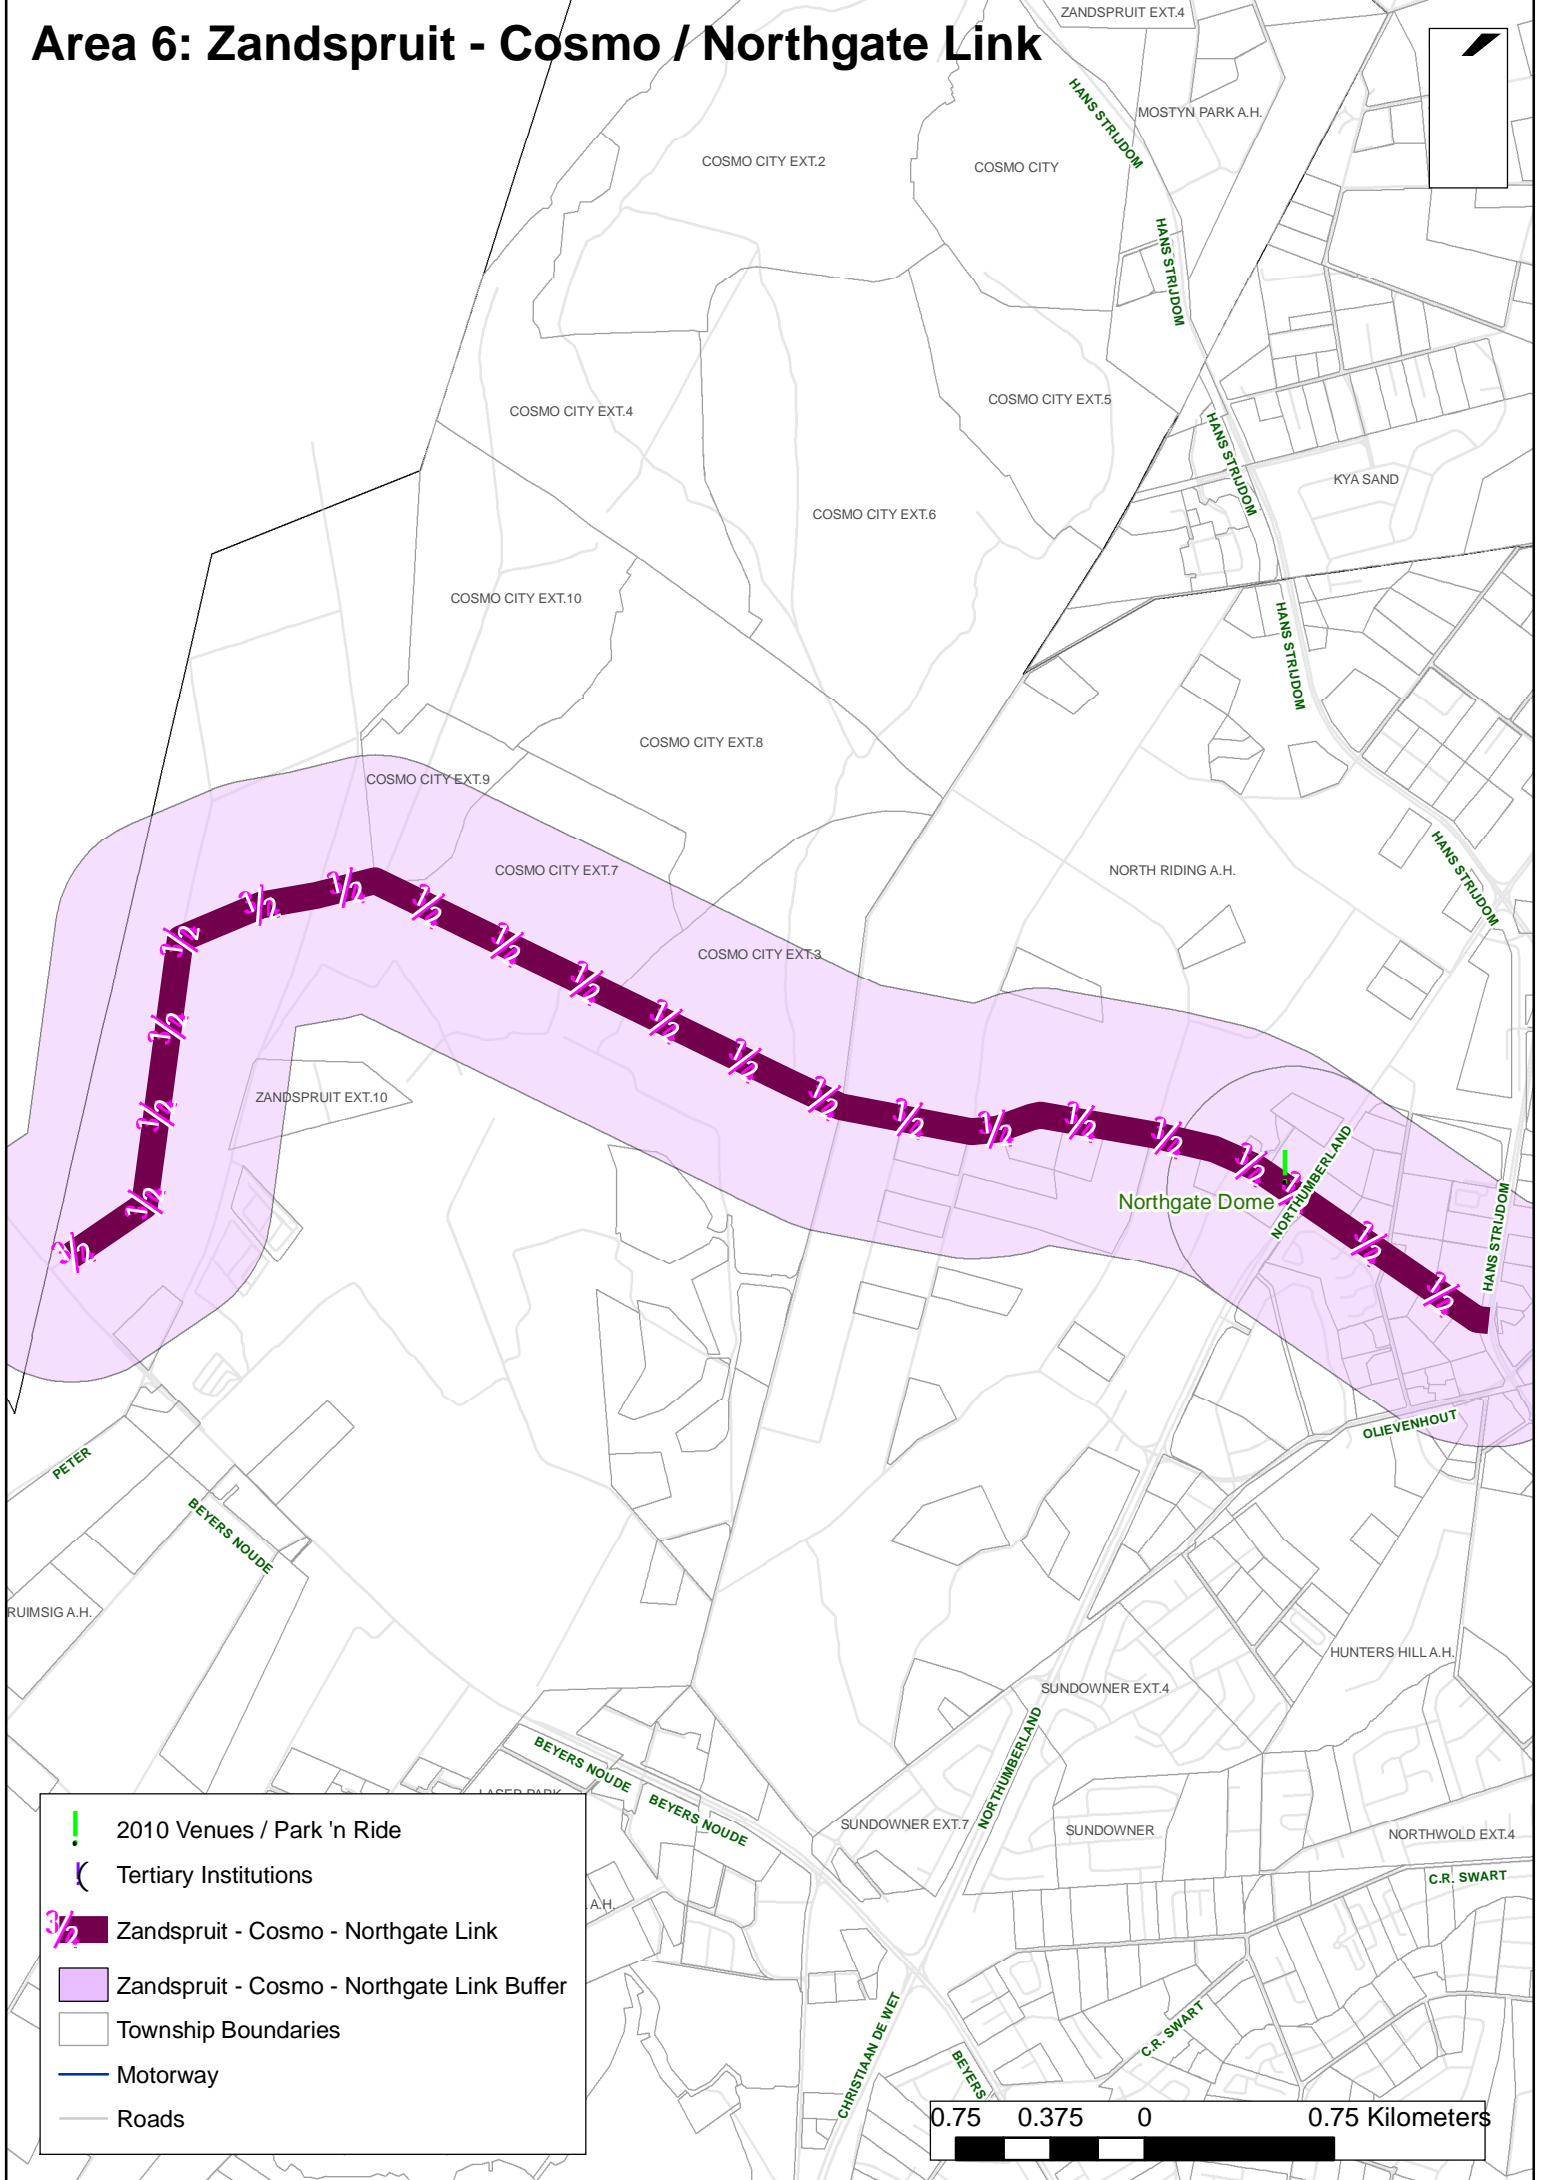

# Area 6: Zandspruit - Cosmo / Northgate Link

-  2010 Venues / Park 'n Ride
-  Tertiary Institutions
-  Zandspruit - Cosmo - Northgate Link
-  Zandspruit - Cosmo - Northgate Link Buffer
-  Township Boundaries
-  Motorway
-  Roads